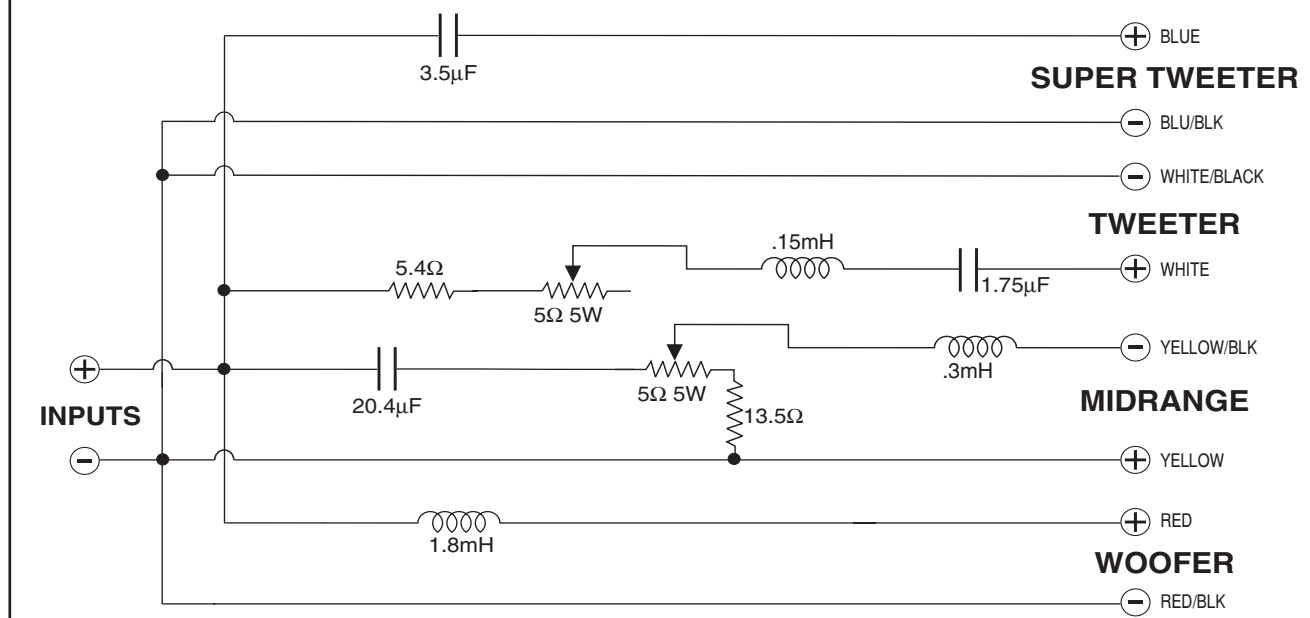

Monitor IIA

4-Way Speaker

SPECIFICATIONS

ACOUSTIC & ELECTRICAL SPECIFICATIONS:

- Nominal Impedance: 8 ohms
- Power Rating: 45 to 250 watts RMS
- Frequency Response: 22Hz-28,000Hz +/-4dB

PHYSICAL SPECIFICATIONS:

- 1x - Walsh WTL Tweeter 10,000 through 28,000Hz
- 1x - 1-1/2" (3.8cm) Dome Midrange 450 to 5,000Hz
- 1x - 1" (2.5cm) Dome Midtweeter 5000 to 10,000Hz
- 1x - 12" (30.4cm) Woofer 22 to 450Hz
- Dimensions: 41-1/2"H x 15"W" x 13"D
  105.4cm(H) x 38.1cm(W) x 33cm(D)
- Cabinet: Not Sold
- Grille: NLA
- Crossover: NLA
- Tweeter Level Control: #145-0103
- Logo: #716-0138

PRODUCTION HISTORY

- Introduced in 1975
- Discontinued 1979
- Original Retail Price: $898.00/pair

TECHNICAL INFORMATION

Monitor IIA 4-Way Speaker