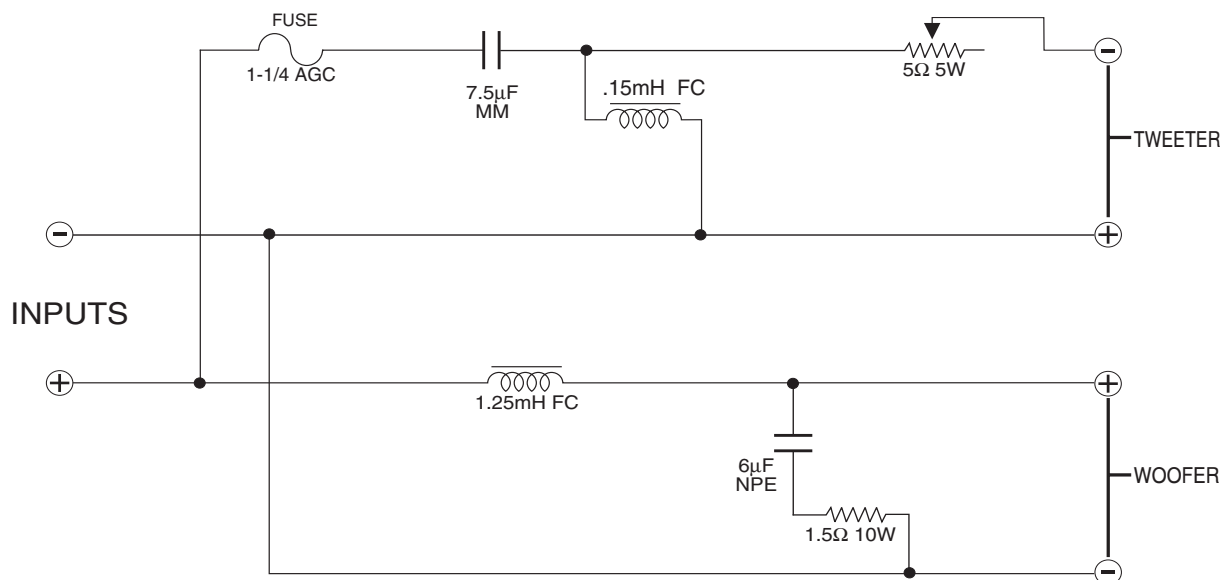

Ref. Eight

Reference Series 2-Way Speaker

SPECIFICATIONS

ACOUSTIC & ELECTRICAL SPECIFICATIONS:

- Nominal Impedance: 4 to 8 ohms
- Power Rating: 20 to 100 watts RMS
- Crossover Frequencies: 3,000Hz
- Frequency Response: 45Hz-32kHz +/-3dB

PRODUCTION HISTORY

- Introduced in 1982
- Discontinued 1984
- Original Retail Price: \$298.00/pair

PHYSICAL SPECIFICATIONS:

- 1x - EMIT™ Tweeters
- 1x - 8" (20.3cm) Polypropylene Woofer
- Dimensions: 21-3/4"H x 13-1/2"W" x 10"D
55.2cm(H) x 34.3cm(W) x 25.4cm(D)
- Cabinet: Not Sold
- Grille: NLA
- Control Tweeter: #145-0103
- Crossover: #015-4804
- Logo: #716-0347

TECHNICAL INFORMATION

TWEETER #902-5023
DIAPHRAGM #751-3722

8" WOOFER #902-5030

Ref. Eight Reference Series 2-Way Speaker